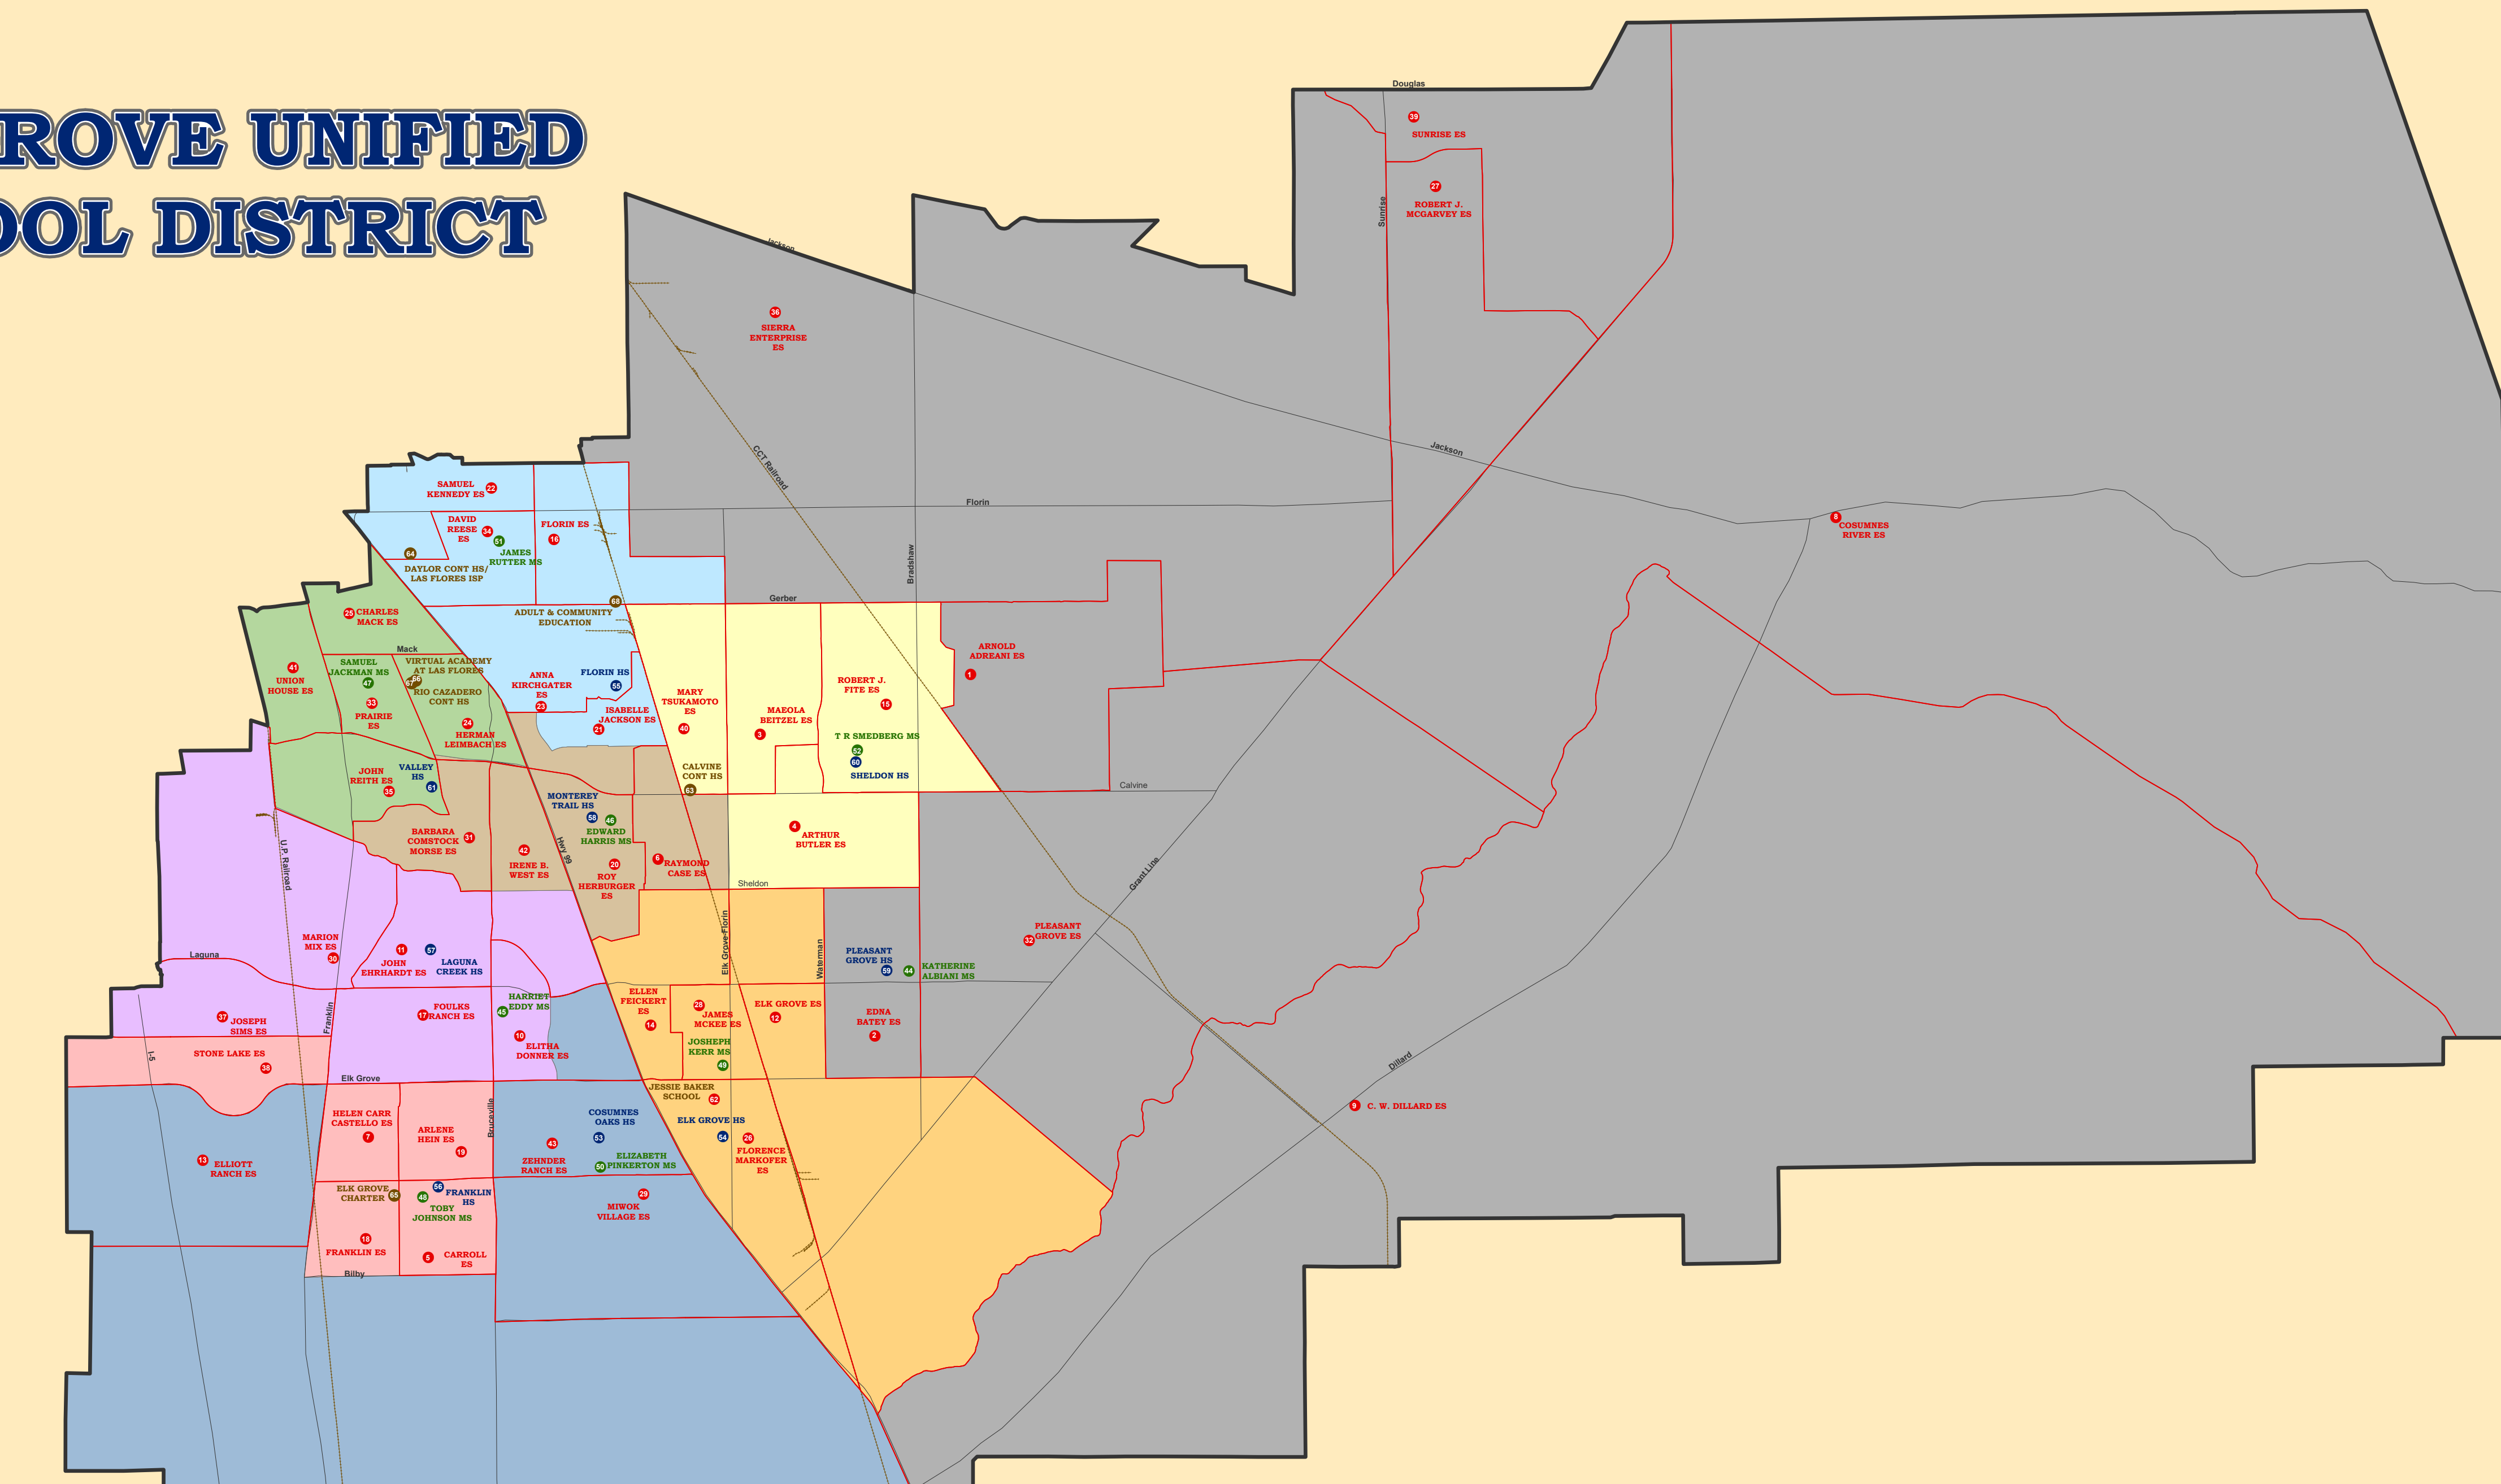

ELK GROVE UNIFIED SCHOOL DISTRICT

Legend

- Elementary School
- Middle School
- High School
- Alternative School

SECONDARY BOUNDARIES

- Elizabeth Pinkerton MS/Cosumnes Oaks HS
- Joseph Kerr MS/Elk Grove HS
- James Rutter MS/Florin HS
- Toby Johnson MS/Franklin HS
- Harriet Eddy MS/Laguna Creek HS
- Edward Harris, Jr. MS/Monterey Trail HS
- Katherine L. Albiani MS/Pleasant Grove HS
- T.R. Smedberg MS/Sheldon HS
- Samuel Jackman MS/Valley HS